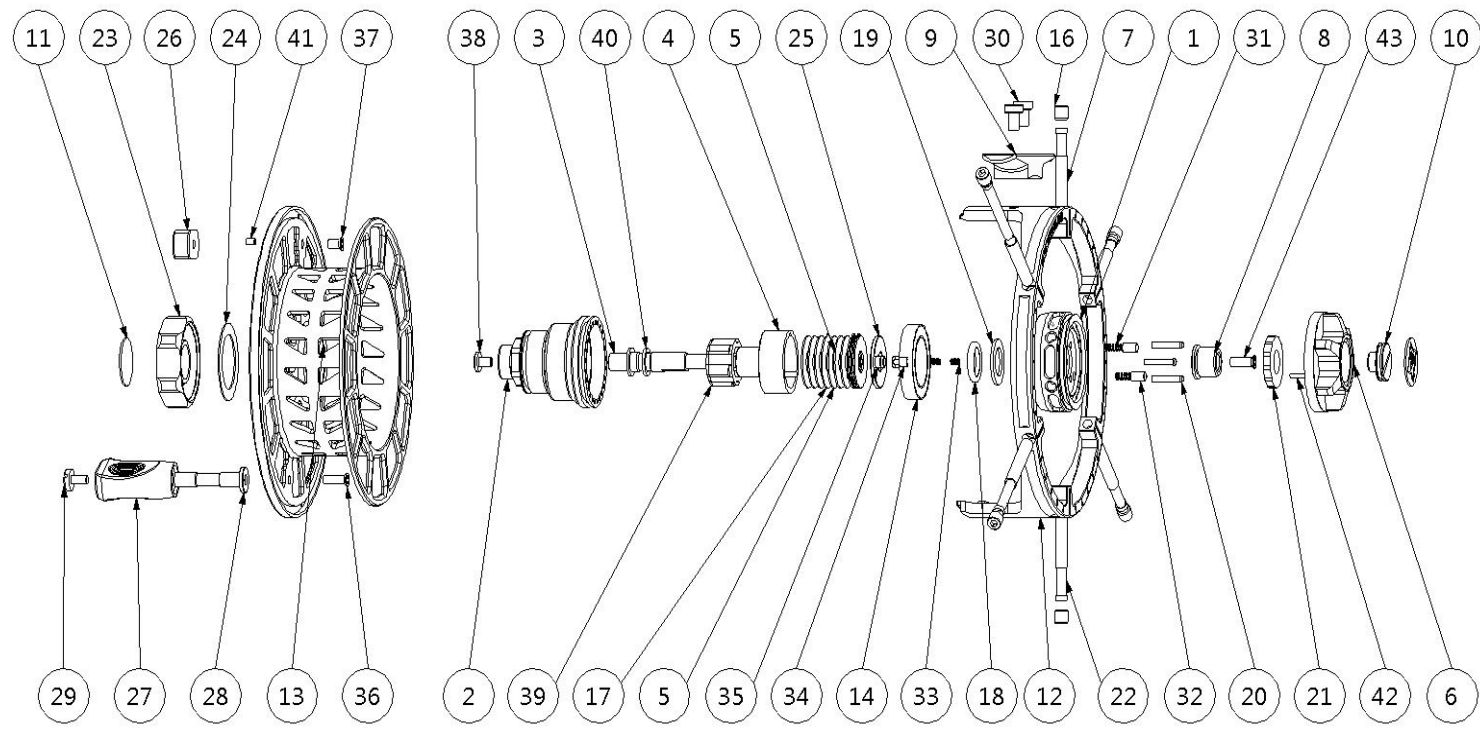

PARTS LIST FOR HARDY ZANE CARBON

| # | DESCRIPTION | QTY | SAP | | | | Remark |
|----|----------------------|-----|---------|---------|---------|---------|--------|
| | | | 678 | 8910 | 101112 | 12+ | |
| 1 | Zane Hub | 1 | 1564342 | | 1564343 | | |
| 2 | Zane Axal | 1 | 1564344 | | 1564345 | | |
| 3 | Zane Shaft | 1 | 1564346 | | 1564347 | | |
| 4 | Zane Sleeve | 1 | 1564757 | | 1564758 | | |
| 5 | Carbon Washer | N/A | 1564348 | | | | |
| 6 | Zane Drag | 1 | 1564729 | | | | |
| 7 | Zane Carbon Tube | 6 | 1564730 | 1576450 | 1576451 | 1576452 | |
| 8 | Zane Drag Knob Boss | 1 | 1564731 | | | | |
| 9 | Zane Reel Foot | 1 | 1564732 | | | | |
| 10 | Zane Knob Screw | 1 | 1564733 | | | | |
| 11 | C&F Badge | 2 | 1564734 | | | | |
| 12 | Zane Frame | 1 | N/A | | | | |
| 13 | Zane Spool | 1 | N/A | | | | |
| 14 | Ball Bearing 6803 | 1 | 1329255 | | | | |
| 15 | Zane In Key Washer | N/A | 1564735 | | | | |
| 16 | Zane 6 Bolt | 6 | 1564736 | | 1564737 | | |
| 17 | Zane Out Key | N/A | 1564738 | | | | |
| 18 | F13-P10A | 1 | 1329263 | | | | |
| 19 | Zane Push Washer | 1 | 1564739 | | | | |
| 20 | MP PUSH PIN | 3 | 1564740 | | | | |
| 21 | Zane Drag Insert | 1 | 1564741 | | | | |
| 22 | Zane Rib | 6 | 1564742 | 1564743 | 1564744 | 1564745 | |
| 23 | Zane Spool Cap | 1 | 1564746 | | | | |
| 24 | Spool Cap Washer | 1 | 1564747 | | | | |
| 25 | Drag Plate | 1 | 1564748 | | | | |
| 26 | Zane Balance | 1 | 1564749 | | 1564750 | | |
| 27 | Derlin Paddle Handle | 1 | 1367317 | | 1367333 | | |
| 28 | Handle Axle | 1 | 1367316 | | 1367333 | | |
| 29 | Handle Screw Out | 1 | 1367318 | | | | |
| 30 | Reel Foot Scrww M4 | 1 | 1449749 | | | | |
| 31 | Drag Click Spring | 2 | 1329256 | | | | |
| 32 | Drag Click | 2 | 1329258 | | | | |
| 33 | Spool Click Spring | 2 | 1329244 | | | | |
| 34 | Spool Click | 2 | 1329245 | | | | |
| 35 | Zane Click Cover | 2 | 1564751 | | | | |
| 36 | Handle Screw | 1 | 1329236 | | | | |
| 37 | Balance screw | 1 | 1329241 | | | | |
| 38 | Drag Lock Screw | 1 | 1564752 | | | | |
| 39 | Zane One Clutch | 1 | 1564753 | | | | |
| 40 | Drag Washer Small | 1 | 1329249 | | | | |
| 41 | Balance Pin | 1 | 1564754 | | | | |
| 42 | Zane Drag Pin | 1 | 1564755 | | | | |
| 43 | Zane Boss Screw | 1 | 1564756 | | | | |